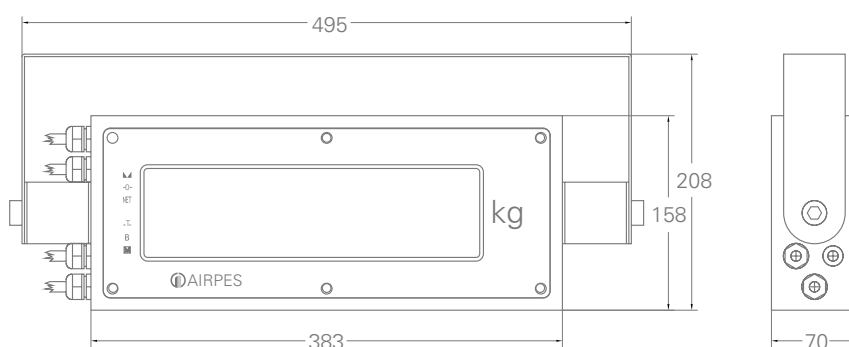

Macro-Display AMR-60

airpes®

Infrared
telecommander

General information

The AMR-60 Macro-display has been designed in order to work on mobile structures and with a high degree of vibration, like overhead travelling cranes, arm cranes, crane vehicles, tower cranes, elevators, etc. For the dimension and luminosity it has in the digits, it allows to visualise both inside and outside from long distances.

This macro-display can incorporate several options like: load limiter, emission and capture of weighing over radio, output computer, operation functions through radio control, etc.

Its structure of aluminium and its totally flat design convert it into a light and accessible macro-display, with the purpose to facilitate the maintenance works.

Characteristics

Digits: 5 red LED of 60 mm high

Work temperature: -20°C + 60°C

Functions: On, Off, Tare, Sum, Total and Erase (through telecommander)

Protection: IP 55 (optional IP 65)

Feeding: 48/110/220